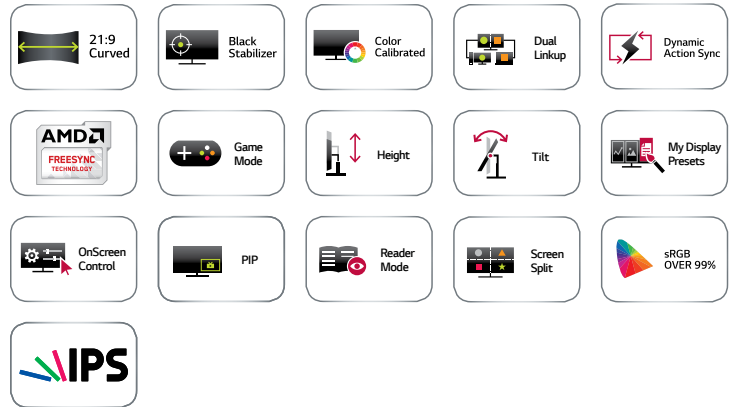

FEATURE

Size (Inch)	29" Curved
Panel Type	IPS
Colour Gamut (CIE1931)	sRGB over 99%
Colour Depth (Number of Colours)	8bits, 16.7M
Pixel Pitch (mm)	0.2628x0.2628
Resolution	2560x1080
Brightness	300cd/m2
Contrast Ratio (Original)	1000:1
(DFC)	Mega
Response Time_Typ (On/Off)	14ms
(GTG)	5ms
Viewing Angle (CR≥10)	178/178

JACK INPUT/OUTPUT

D-Sub	-
DVI-D	-
HDMI	Ver1.4/2EA
DisplayPort	Ver1.2
Thunderbolt	-
USB Type-C	-
Headphone Out	Yes
PC Audio In	-
IR In / Out	-
Google Cast (Embed)	-
USB Up-Stream	-
USB Down-Stream	-

SPEAKER

For more information
www.lg.com/uk/monitors

SPECIFICATION

SPECIAL FEATURE

Picture Mode	Custom, Reader, Photo, Cinema, Colour Weakness, FPS Game 1, FPS Game 2, RTS Game, Custom (Game)
Ratio	Wide, Original, Cinema 1, Cinema 2, 1:1
PIP	Included in Screen Split
PBP	Yes
DDC/CI	Yes
HDCP	Yes
Key Lock	Yes
Response Time Control	Yes
Quick Charge	-
Freesync	DP 40~75Hz
Game Mode	Yes
DAS Mode	Yes
Black Stabilizer	Yes
Flicker Safe	Yes
Smart Energy Saving	Yes
Automatic Standby	Yes
Reader Mode	Included in Picture Mode
Six Axis Control	Yes
Colour Calibrated	Yes
H/W Calibration (True Colour Finder)	-
Dual Controller	Yes
Screen Split 2.0 (in OSC)	Yes
My Display Preset (in OSC)	Yes
OnScreen Control (OSC)	Yes
Dual EDID (H/W)	Yes
One Click Stand Set-Up	-